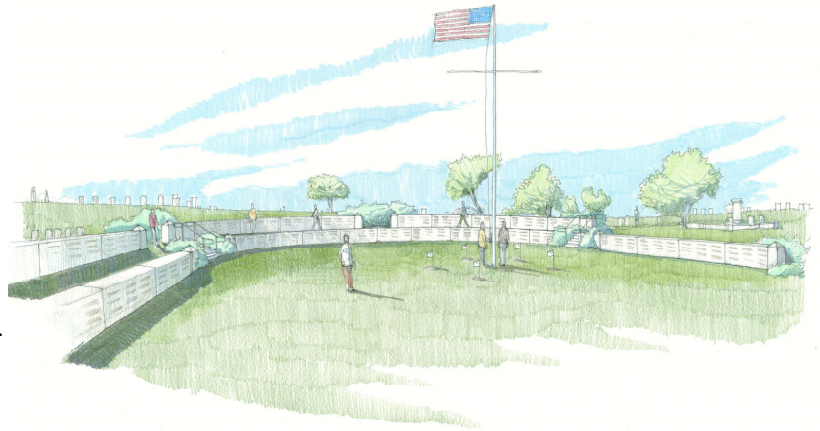

Dignified Cremation

Prospect Hill Cemetery

is developing a spacious cremation garden for the permanent interment of urns, and peaceful meditation.

Features include:

- Columbaria constructed of New England-quarried granite to complement the cemetery's existing stone memorials
- Tiered walls contain 500 openings for the placement of cremated remains
- Niche plates provide individual personalization in the everlasting beauty and warmth of cast bronze
- Beautifully landscaped with plants indigenous to the island
- Bluestone paved walkways

**Construction to begin in autumn 2009
with placements starting in spring 2010.**

To learn more about the new cremation garden in historic Prospect Hill Cemetery, and for peace of mind that your final wishes will be carried out, call Jeff Morash at 508-228-7371.